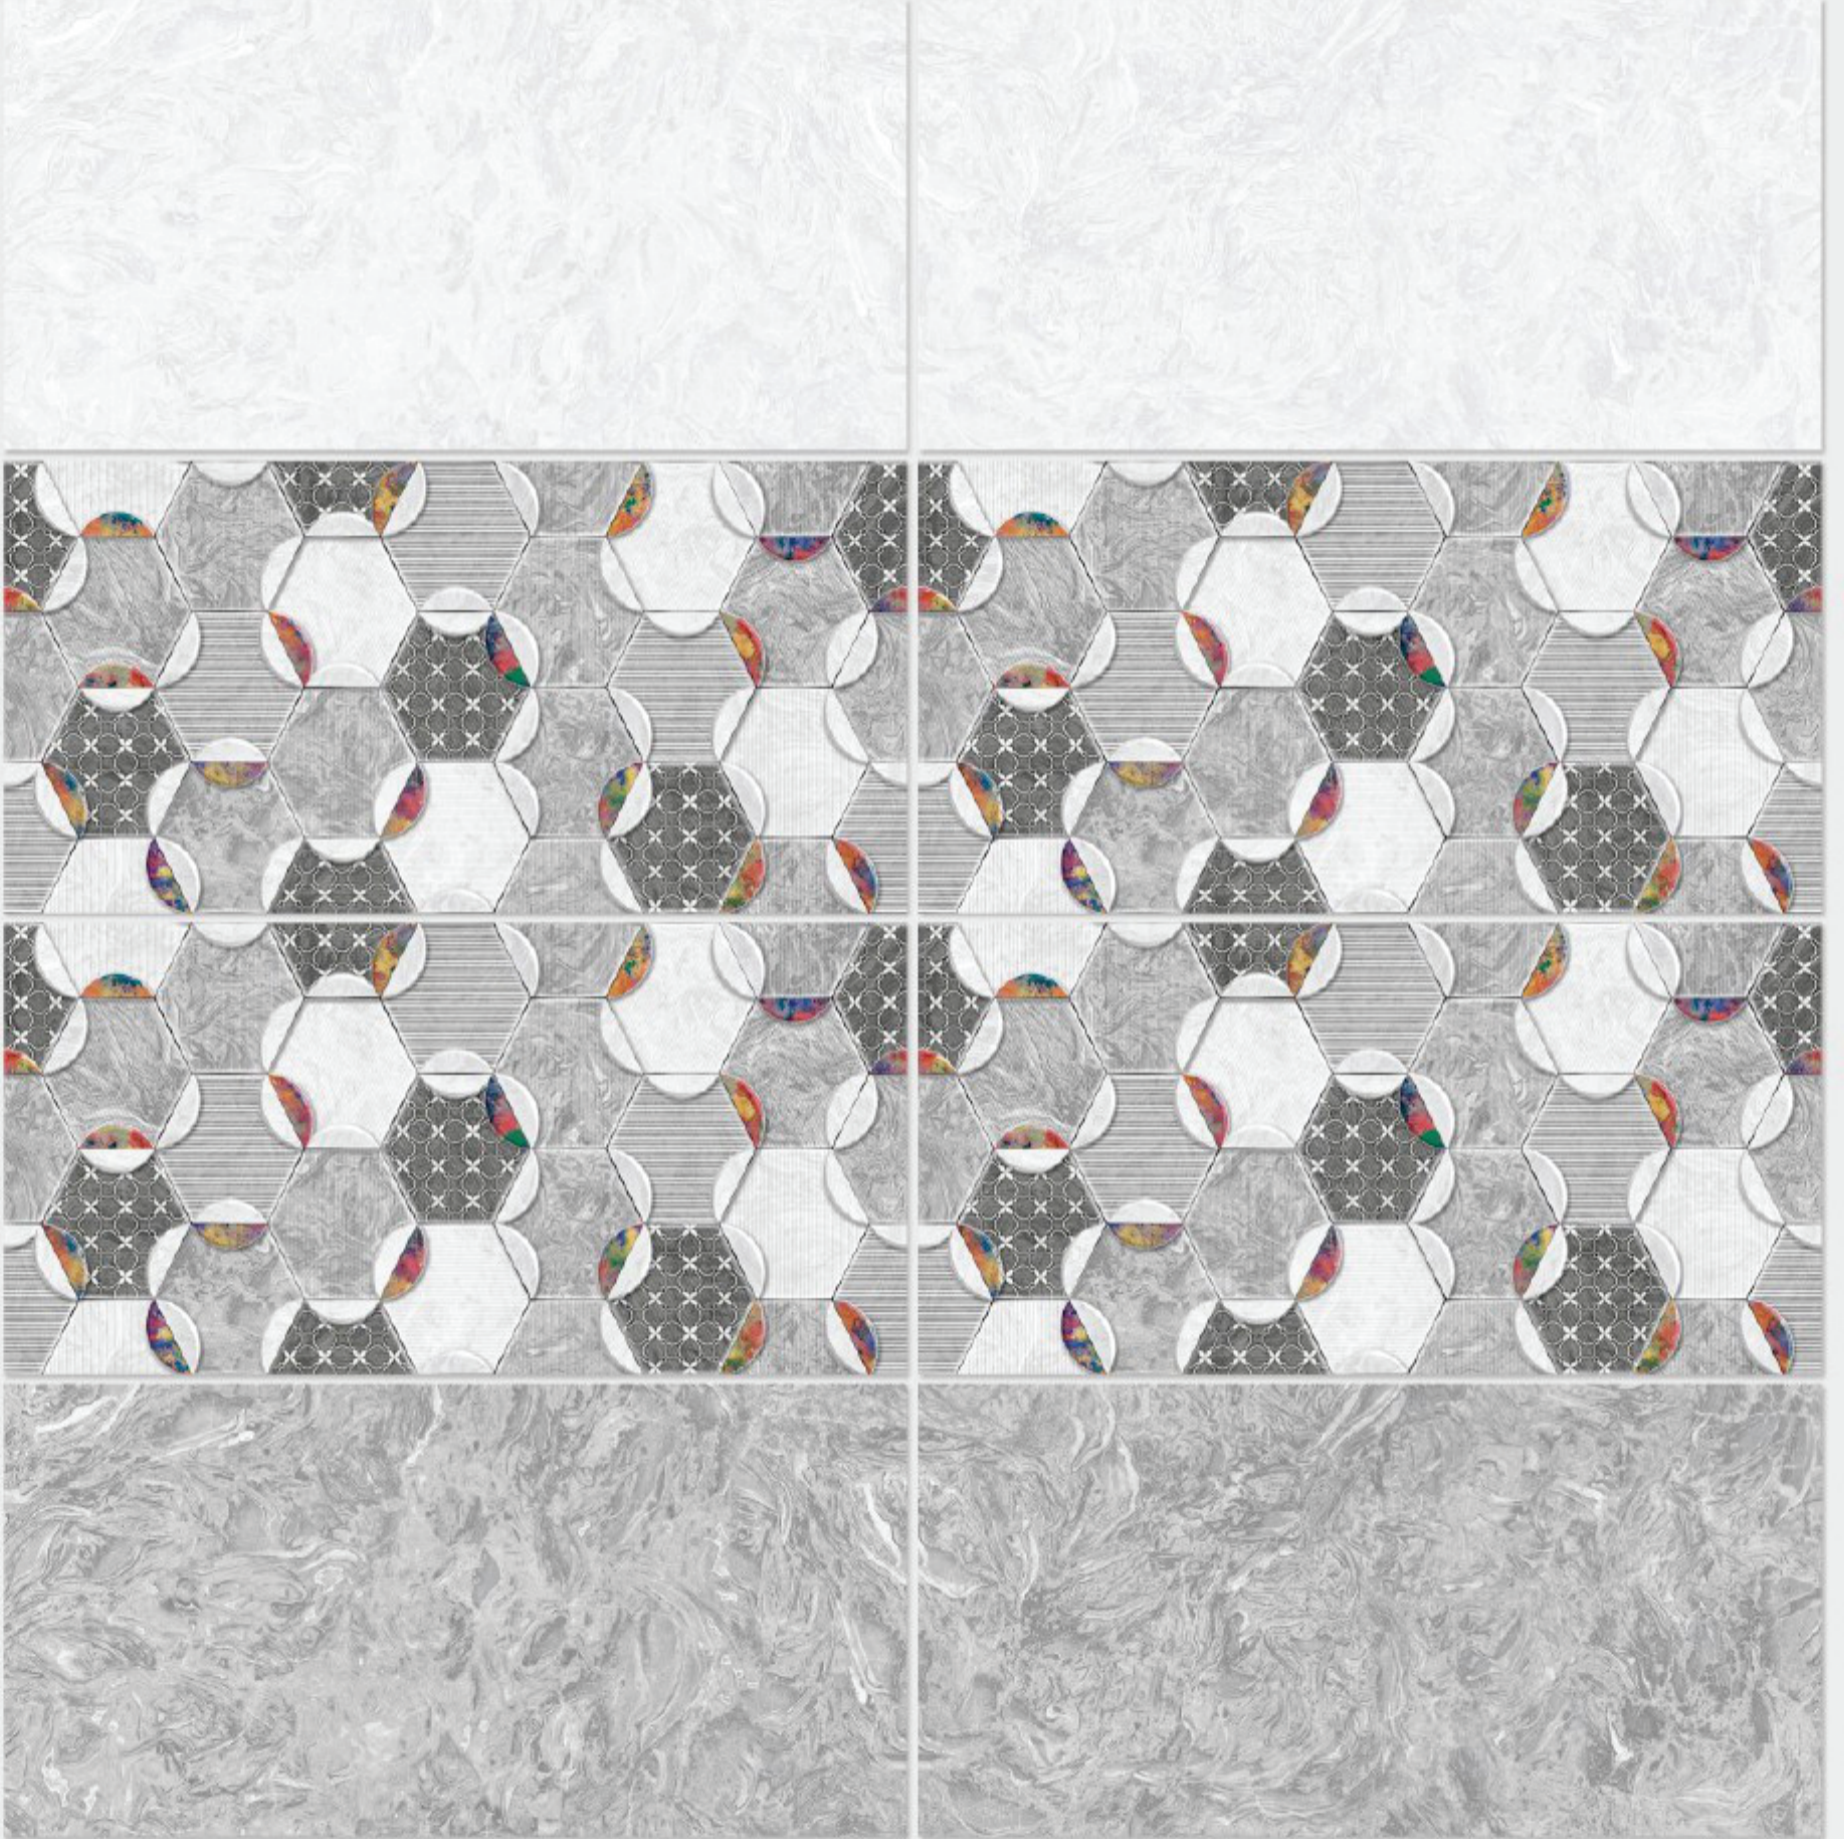

1146 L

1146 HL 1

1146 D

DIGITAL WALL TILES 300x600mm

Tile Shown
1146

resistant to salts | eco sustainable | fire proof | frost proof | random design

Finish: **Glossy**

1147 L