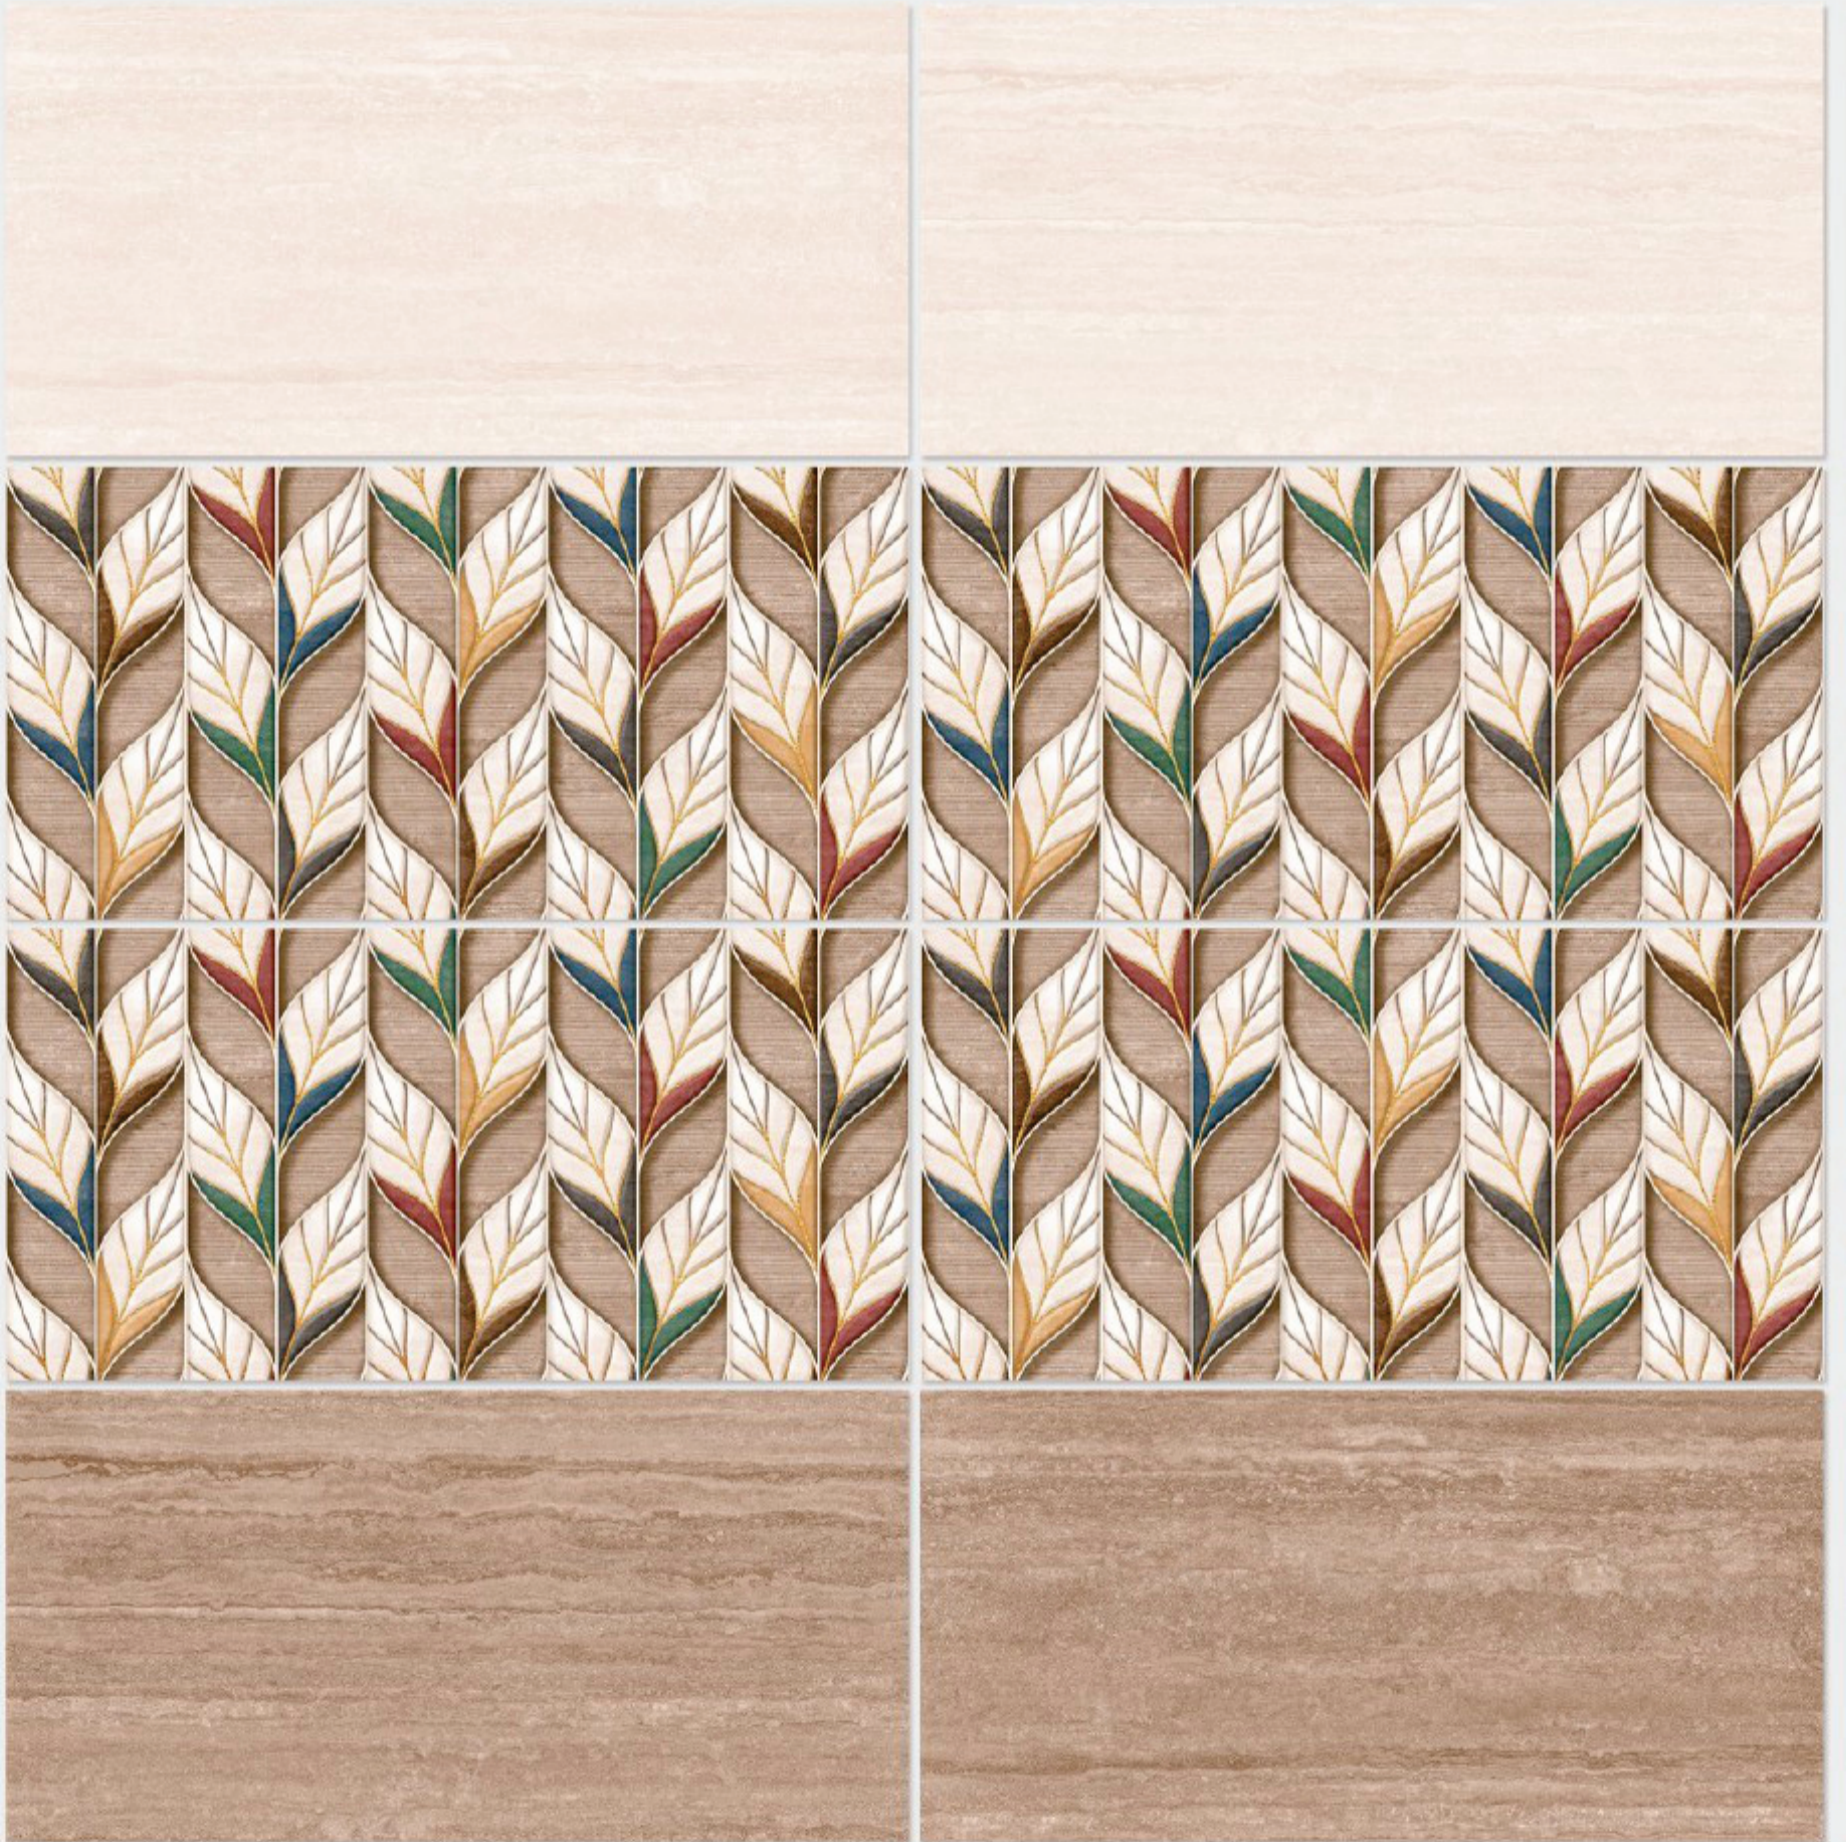

1154 L

1154 HL 1

1154 D

DIGITAL WALL TILES 300x600mm

Tile Shown
1154

resistant to salts | eco sustainable | fire proof | frost proof | random design

Finish: **Glossy**

1155 L