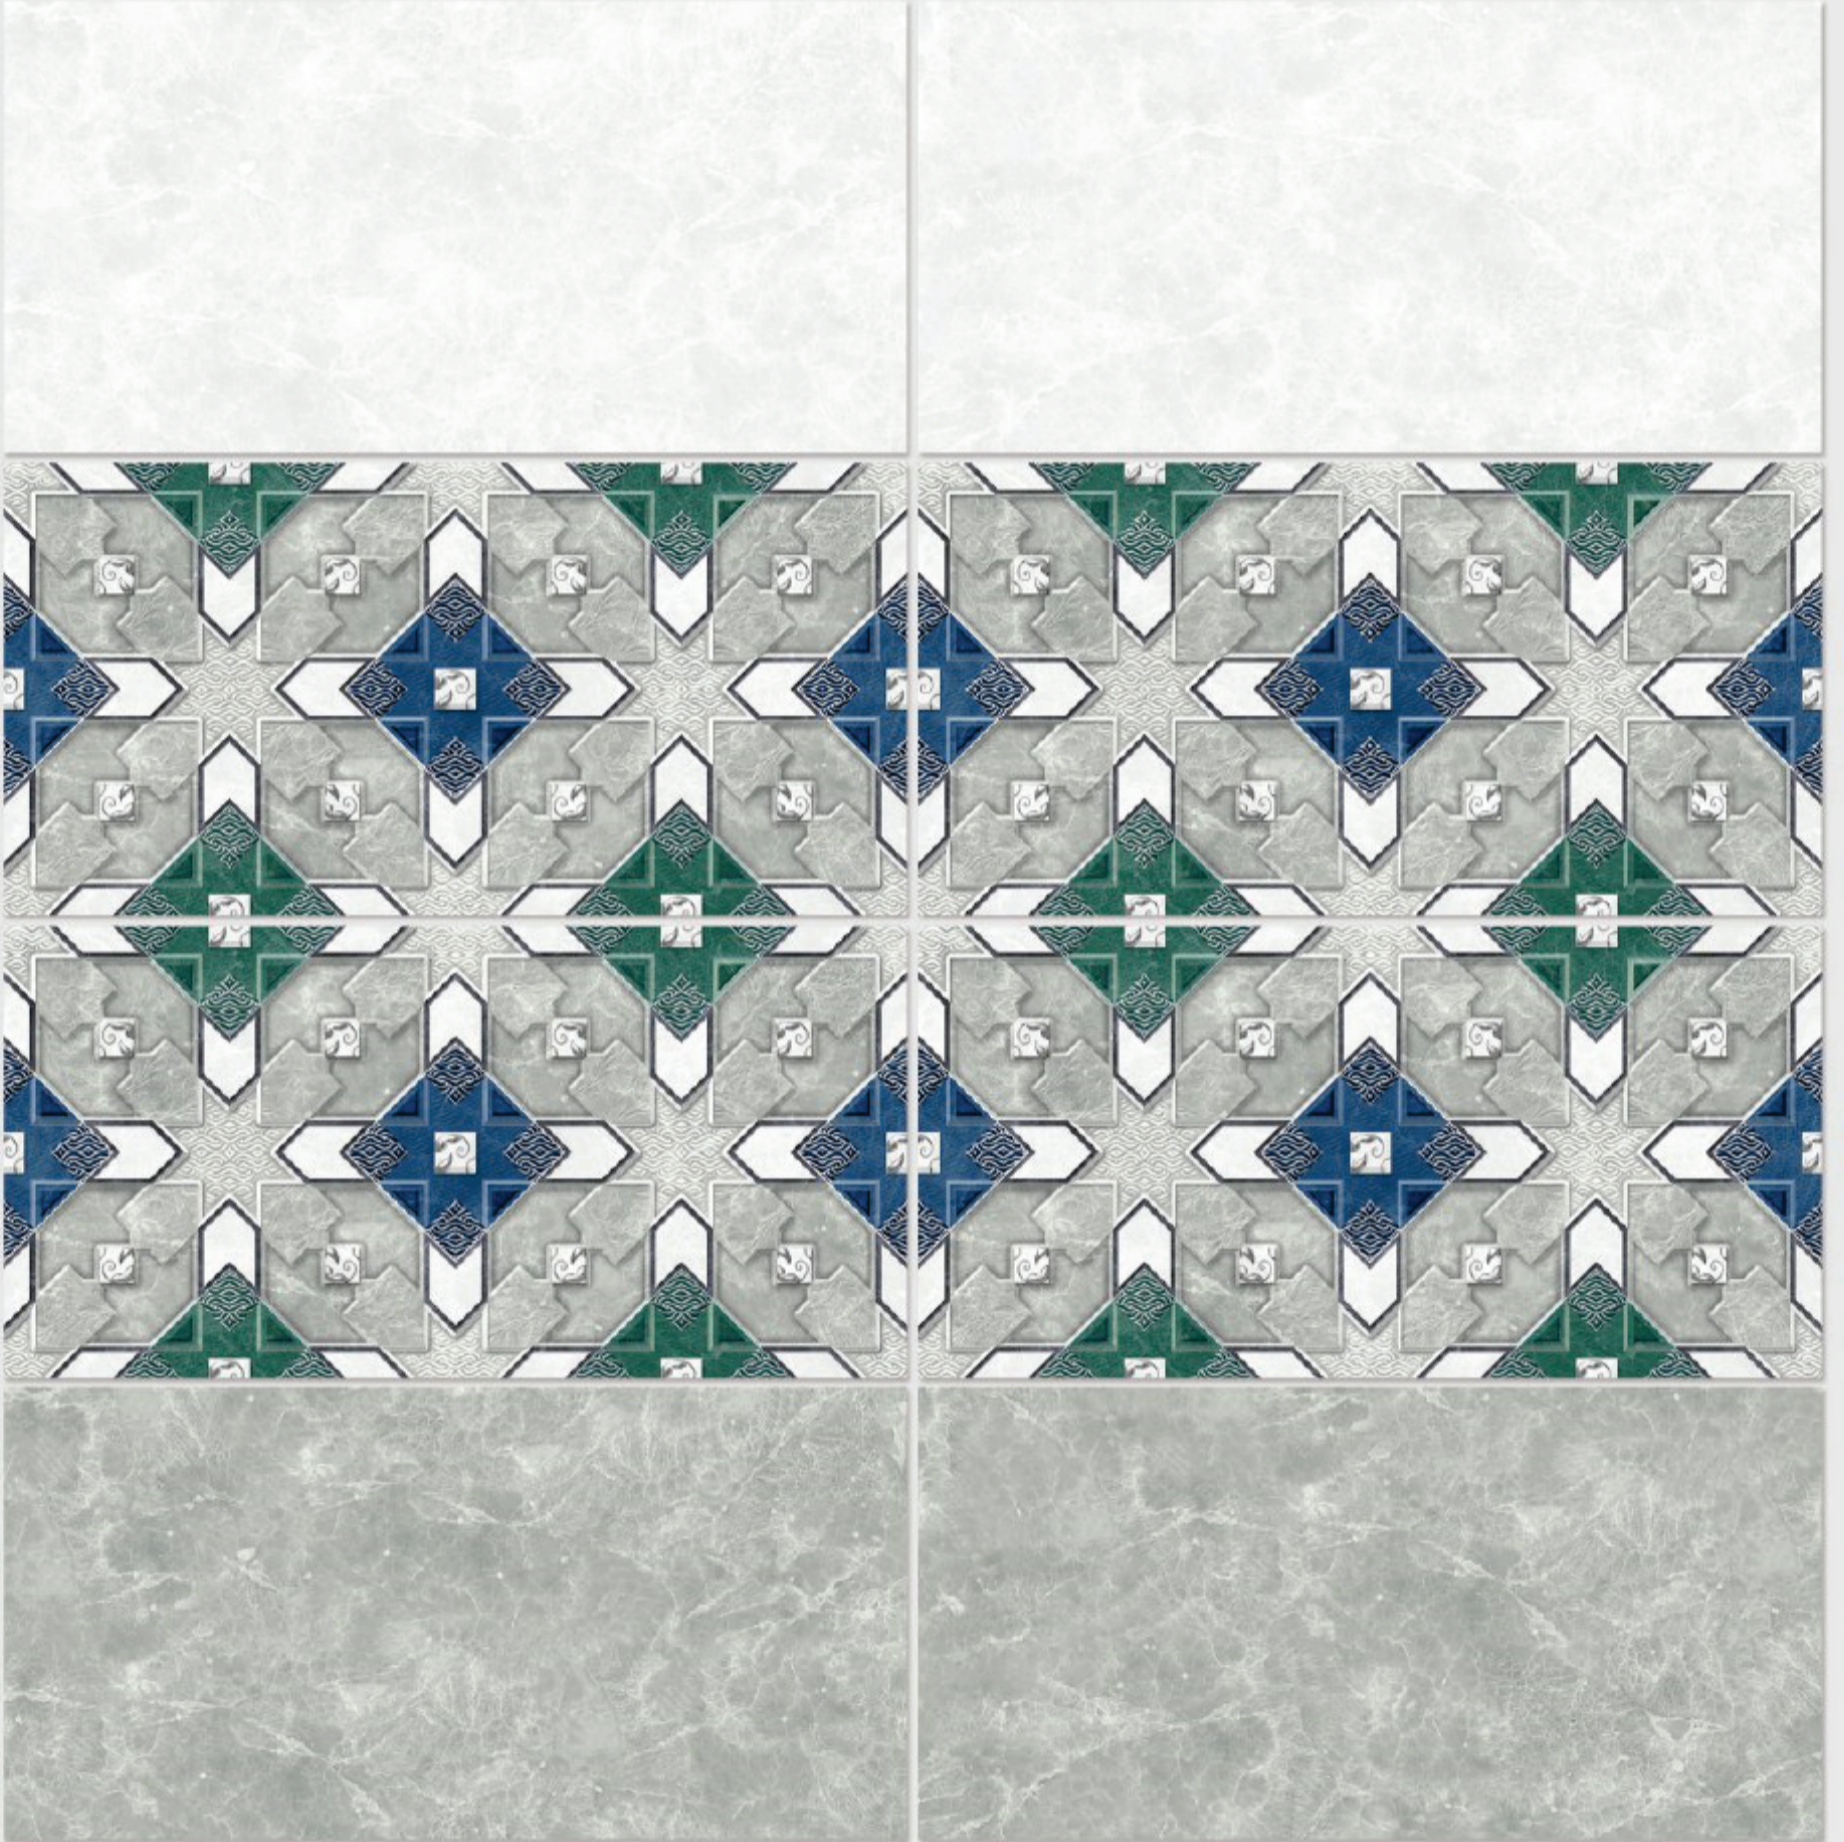

resistant to salts | eco sustainable | fire proof | frost proof | random design

Finish: **Glossy**

1160 L

1160 HL 1

1160 D

DIGITAL WALL TILES 300x600mm

Tile Shown
1160

resistant to salts | eco sustainable | fire proof | frost proof | random design