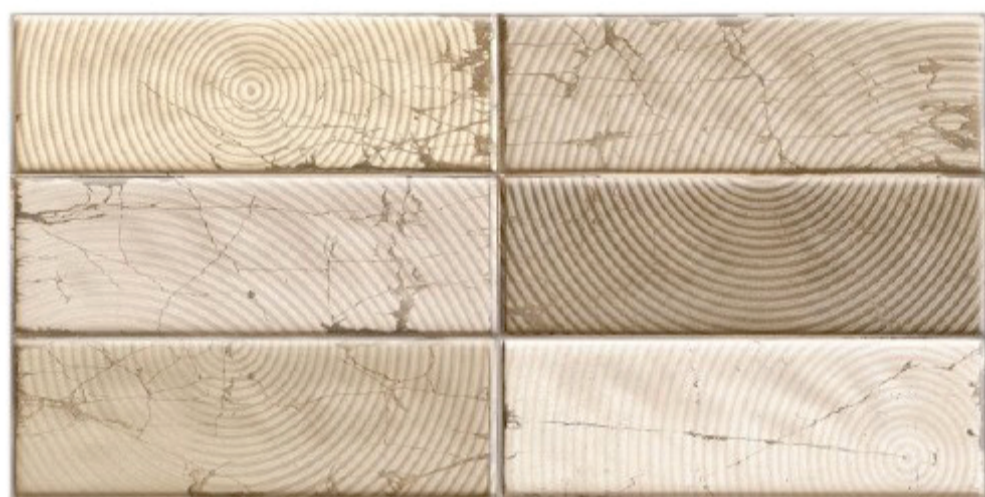

resistant to salts | eco sustainable | fire proof | frost proof | random design

Finish: **Glossy**

1162 L

DIGITAL WALL TILES 300x600mm