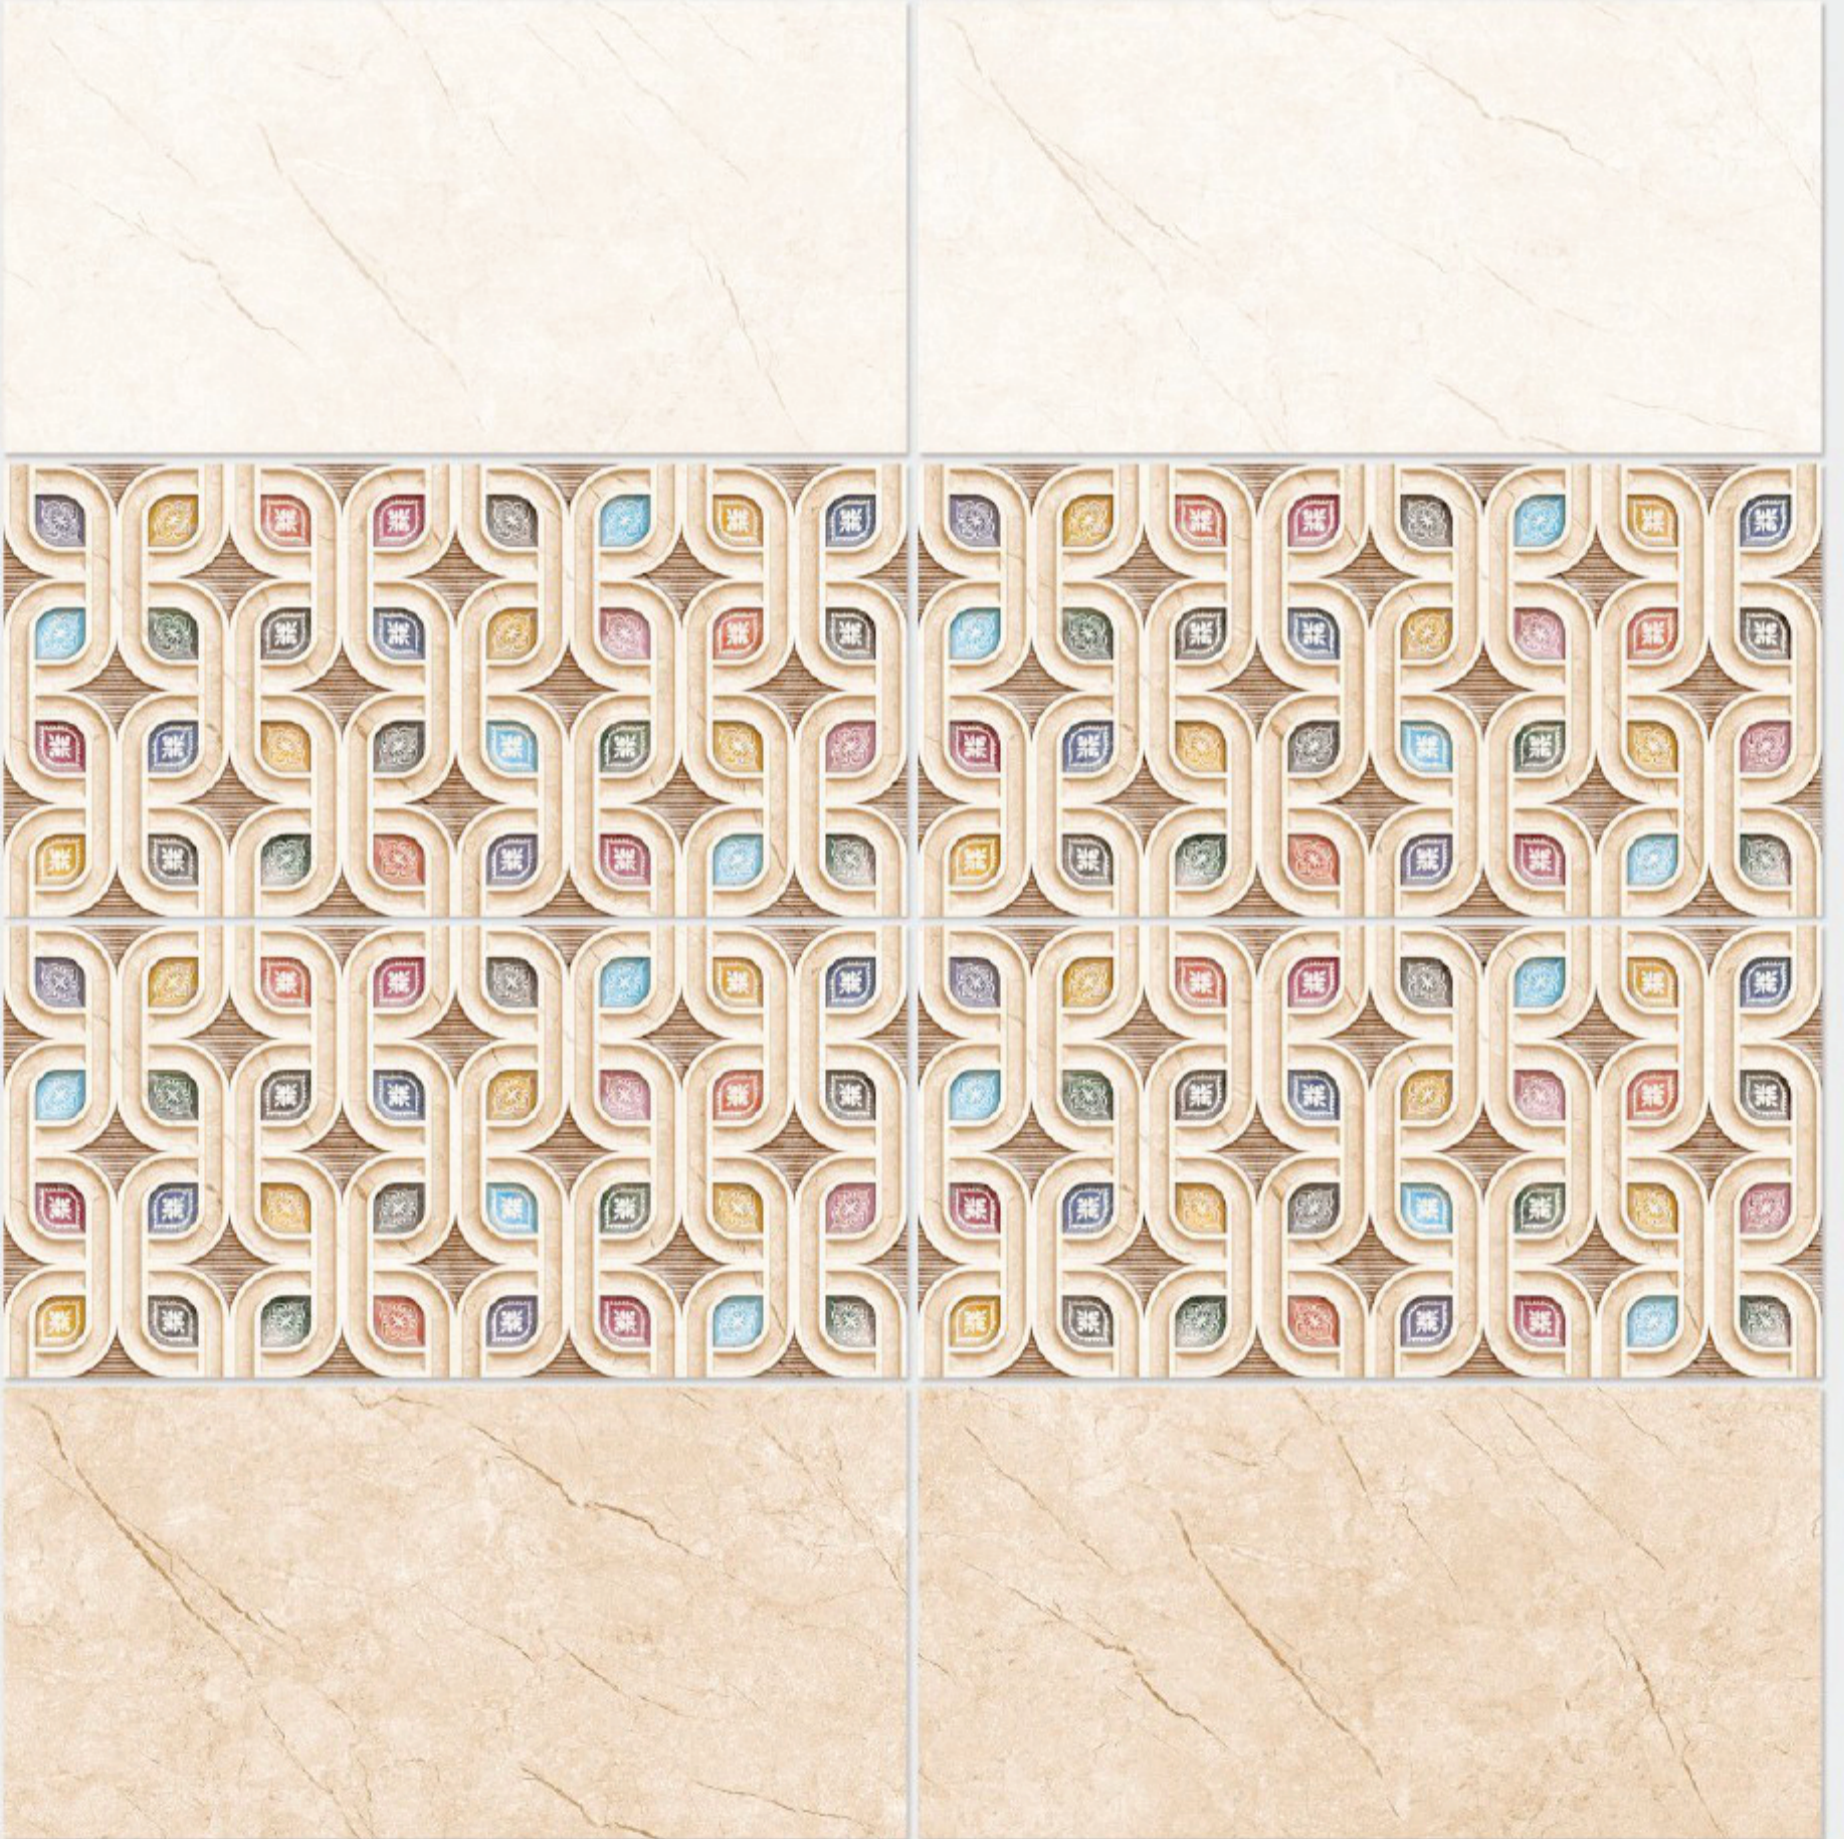

1156 D

Tile Shown
1156