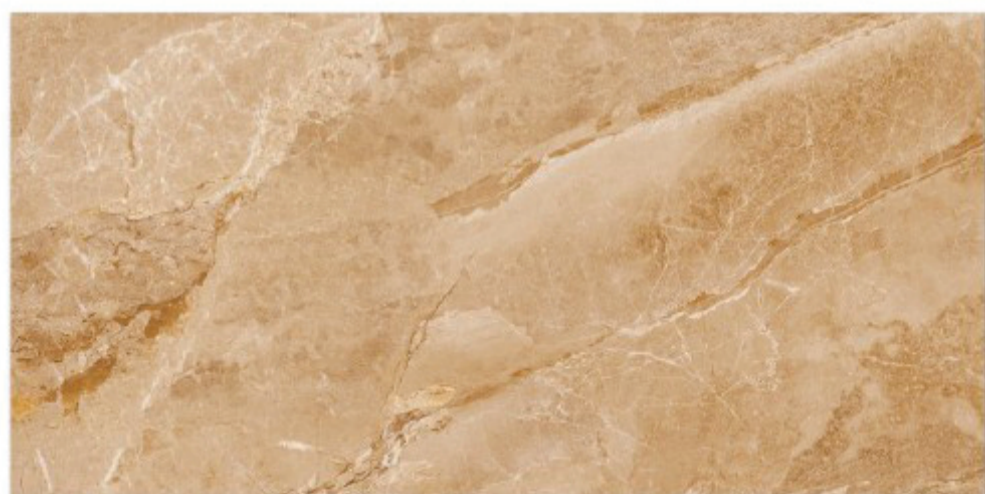

1158 HL 1

DIGITAL WALL TILES 300x600mm