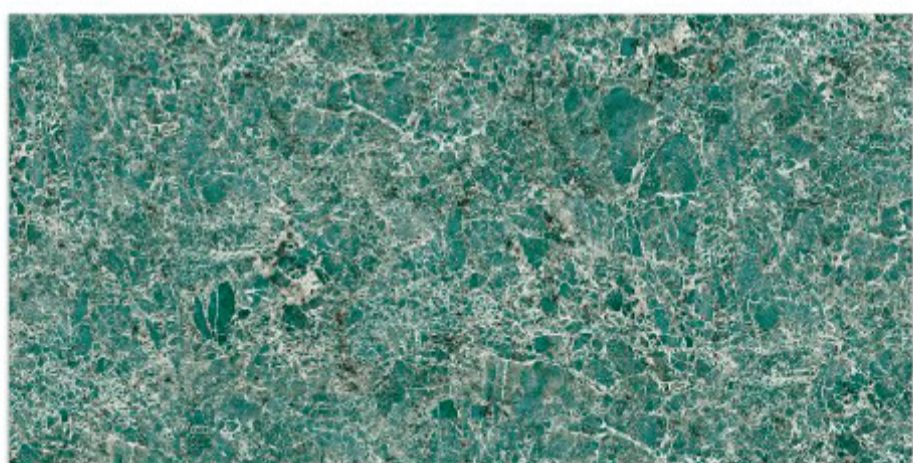

1170 D

DIGITAL WALL TILES 300x600mm

Tile Shown
1170

resistant to salts | eco sustainable | fire proof | frost proof | random design

Finish: **Glossy**

1171 L

1171 HL 1

1171 HL 2