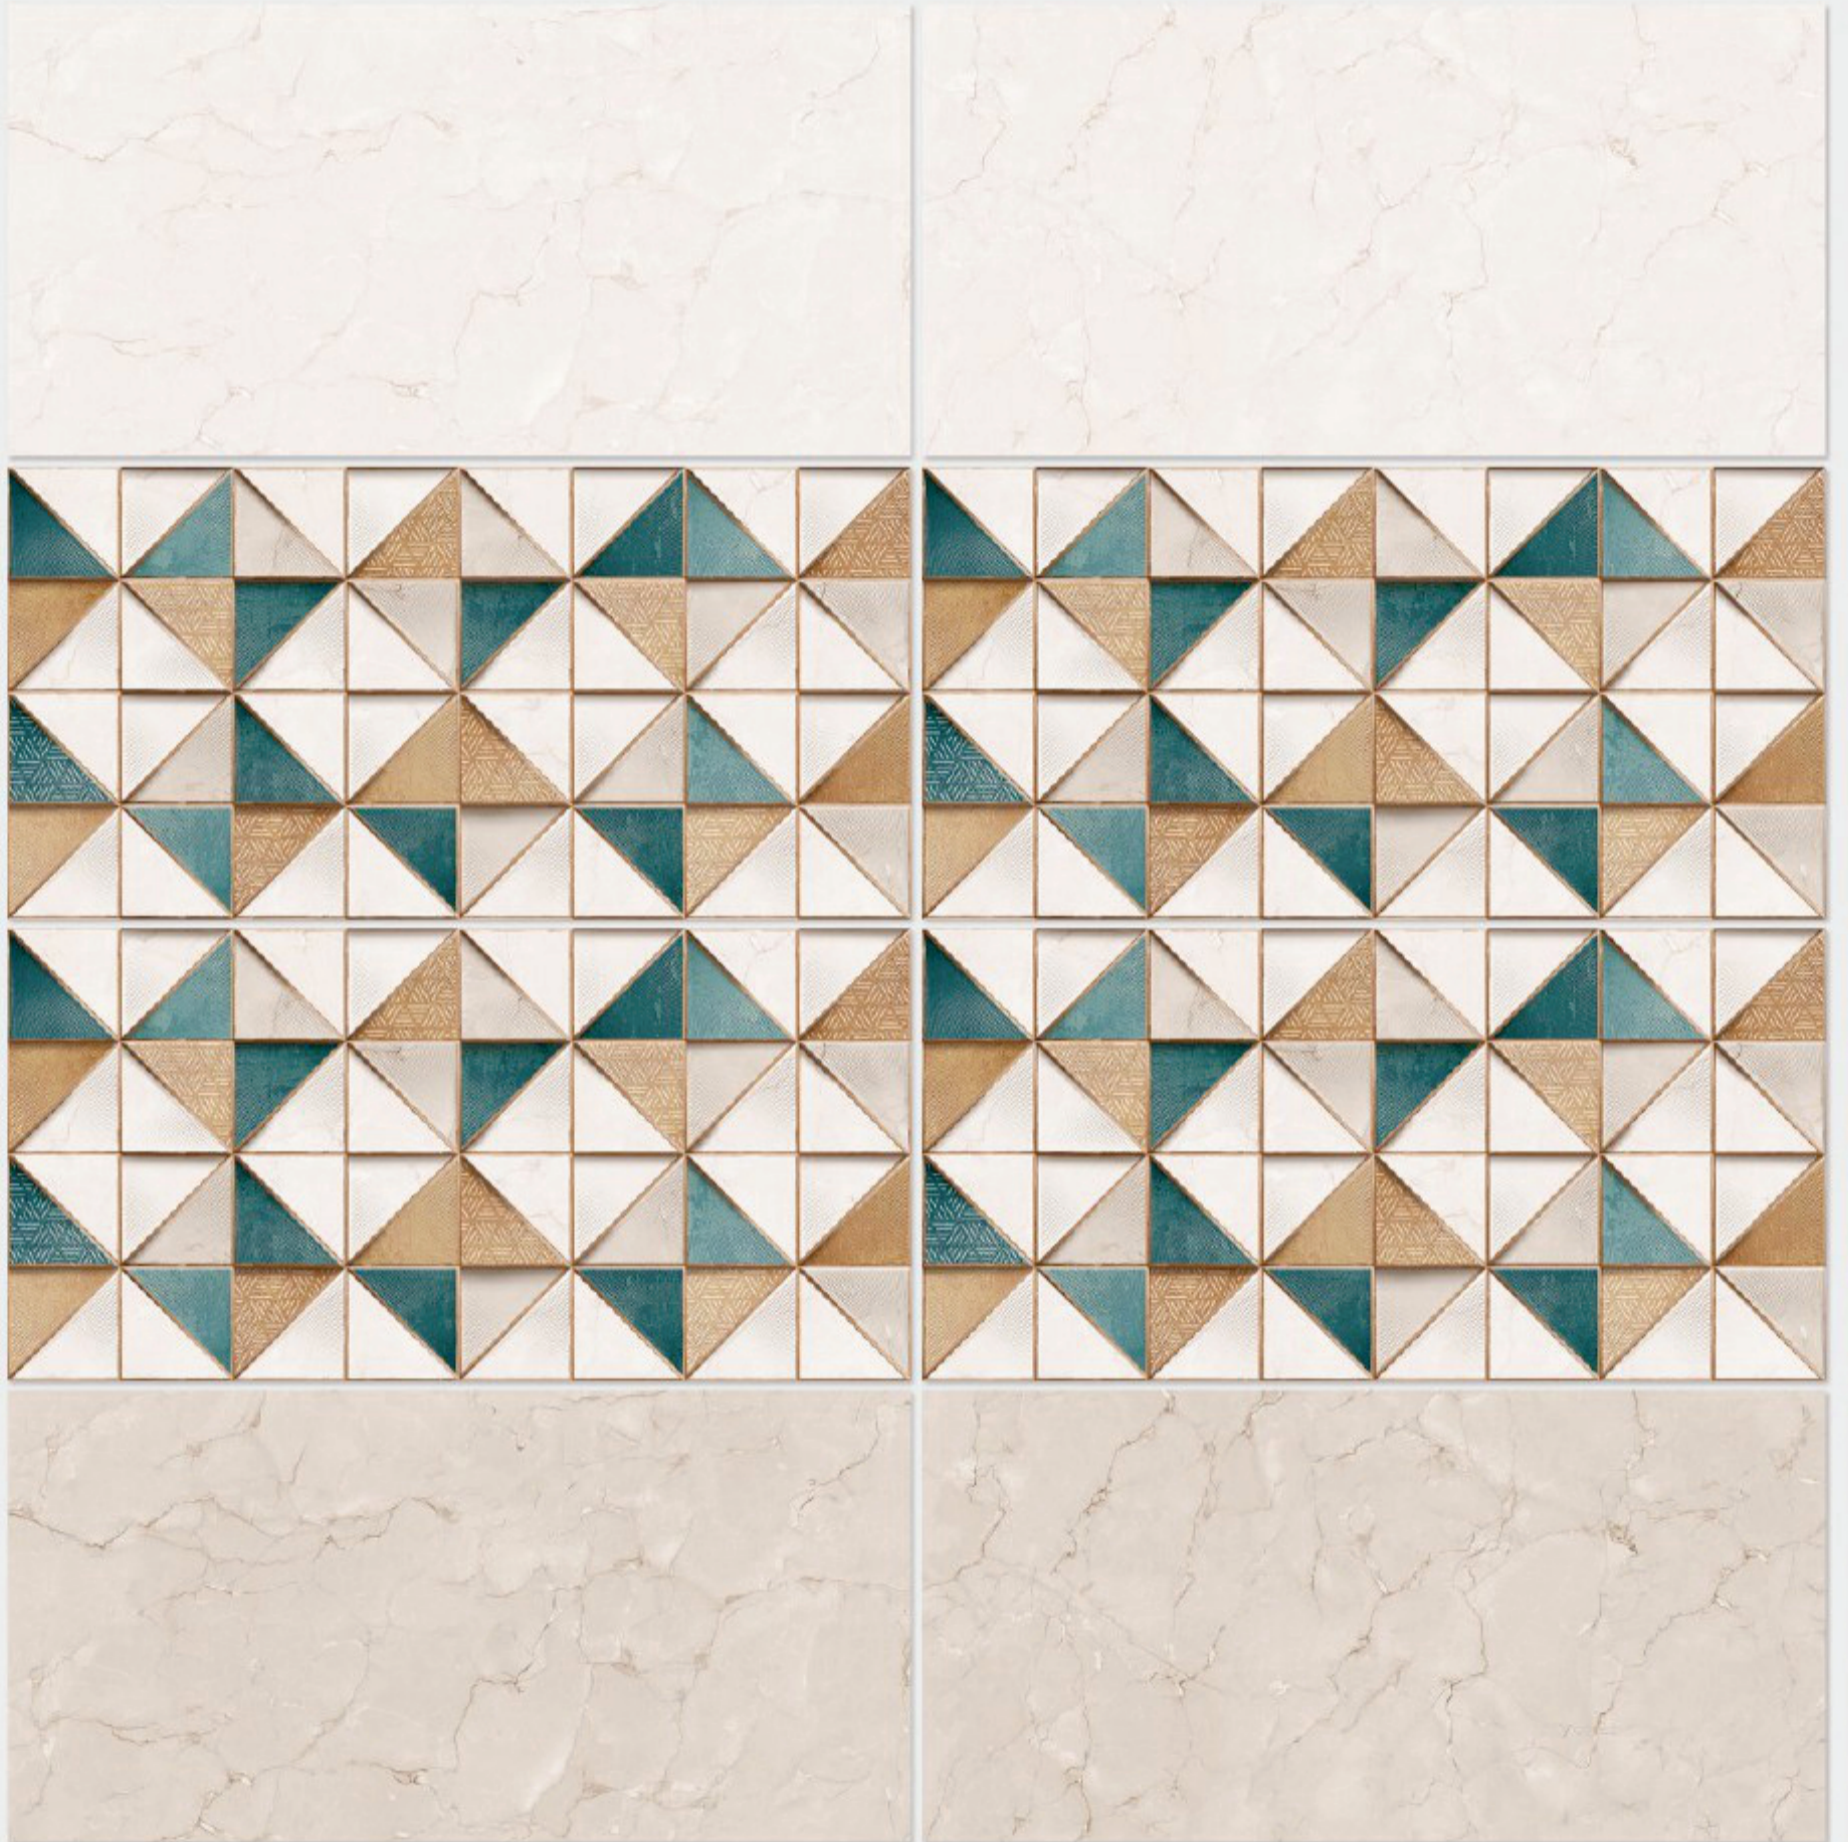

1163 D

Tile Shown
1163