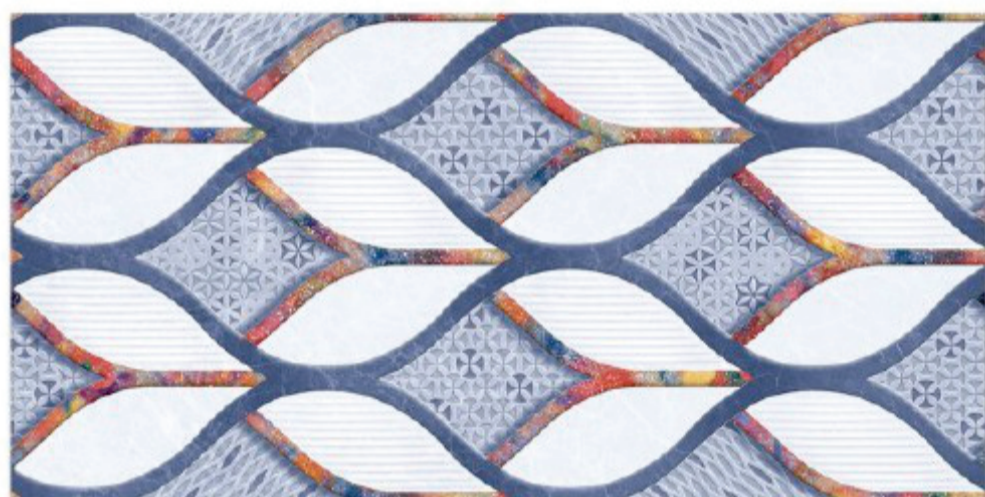

Tile Shown
1158

resistant to salts | eco sustainable | fire proof | frost proof | random design

Finish: **Glossy**

1159 L

1159 HL 1

1159 D

DIGITAL WALL TILES 300x600mm

Tile Shown
1159