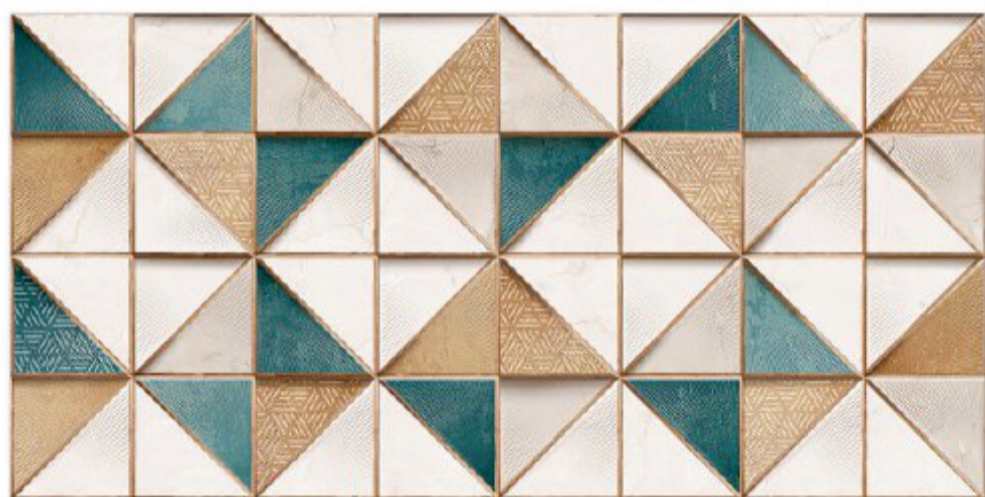

1162 L

1162 HL 1

1162 D

DIGITAL WALL TILES 300x600mm

Tile Shown
1162

resistant to salts | eco sustainable | fire proof | frost proof | random design

Finish: **Glossy**

1163 L