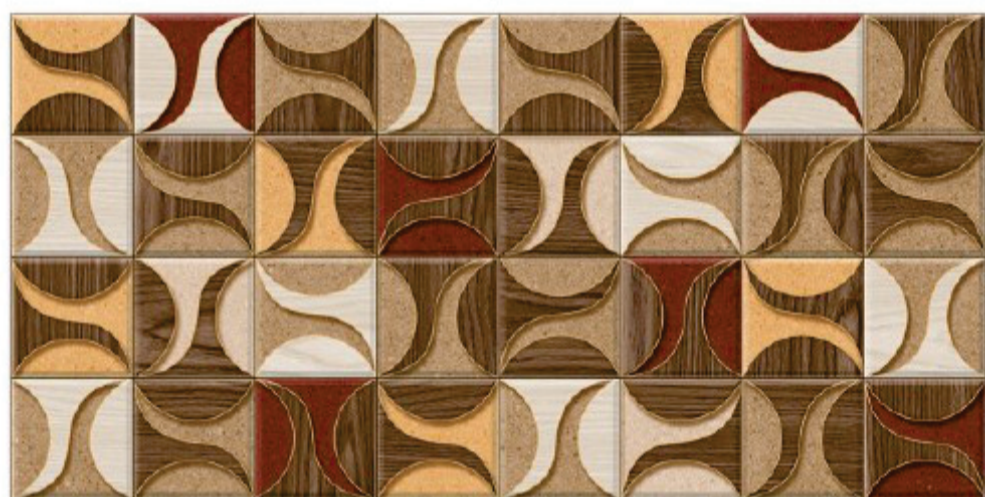

resistant to salts | eco sustainable | fire proof | frost proof | random design

Finish: **Glossy**

1161 L

DIGITAL WALL TILES 300x600mm