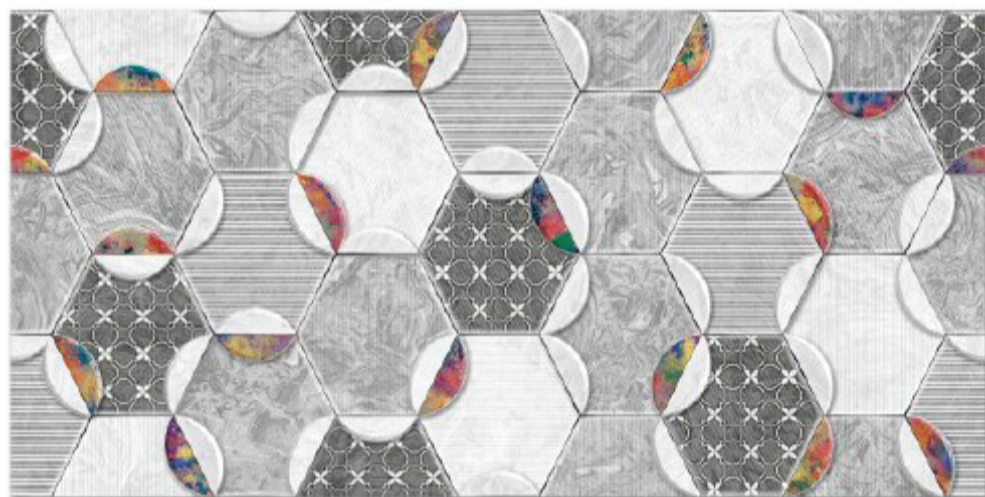

resistant to salts | eco sustainable | fire proof | frost proof | random design

Finish: **Glossy**

1146 L

DIGITAL WALL TILES 300x600mm