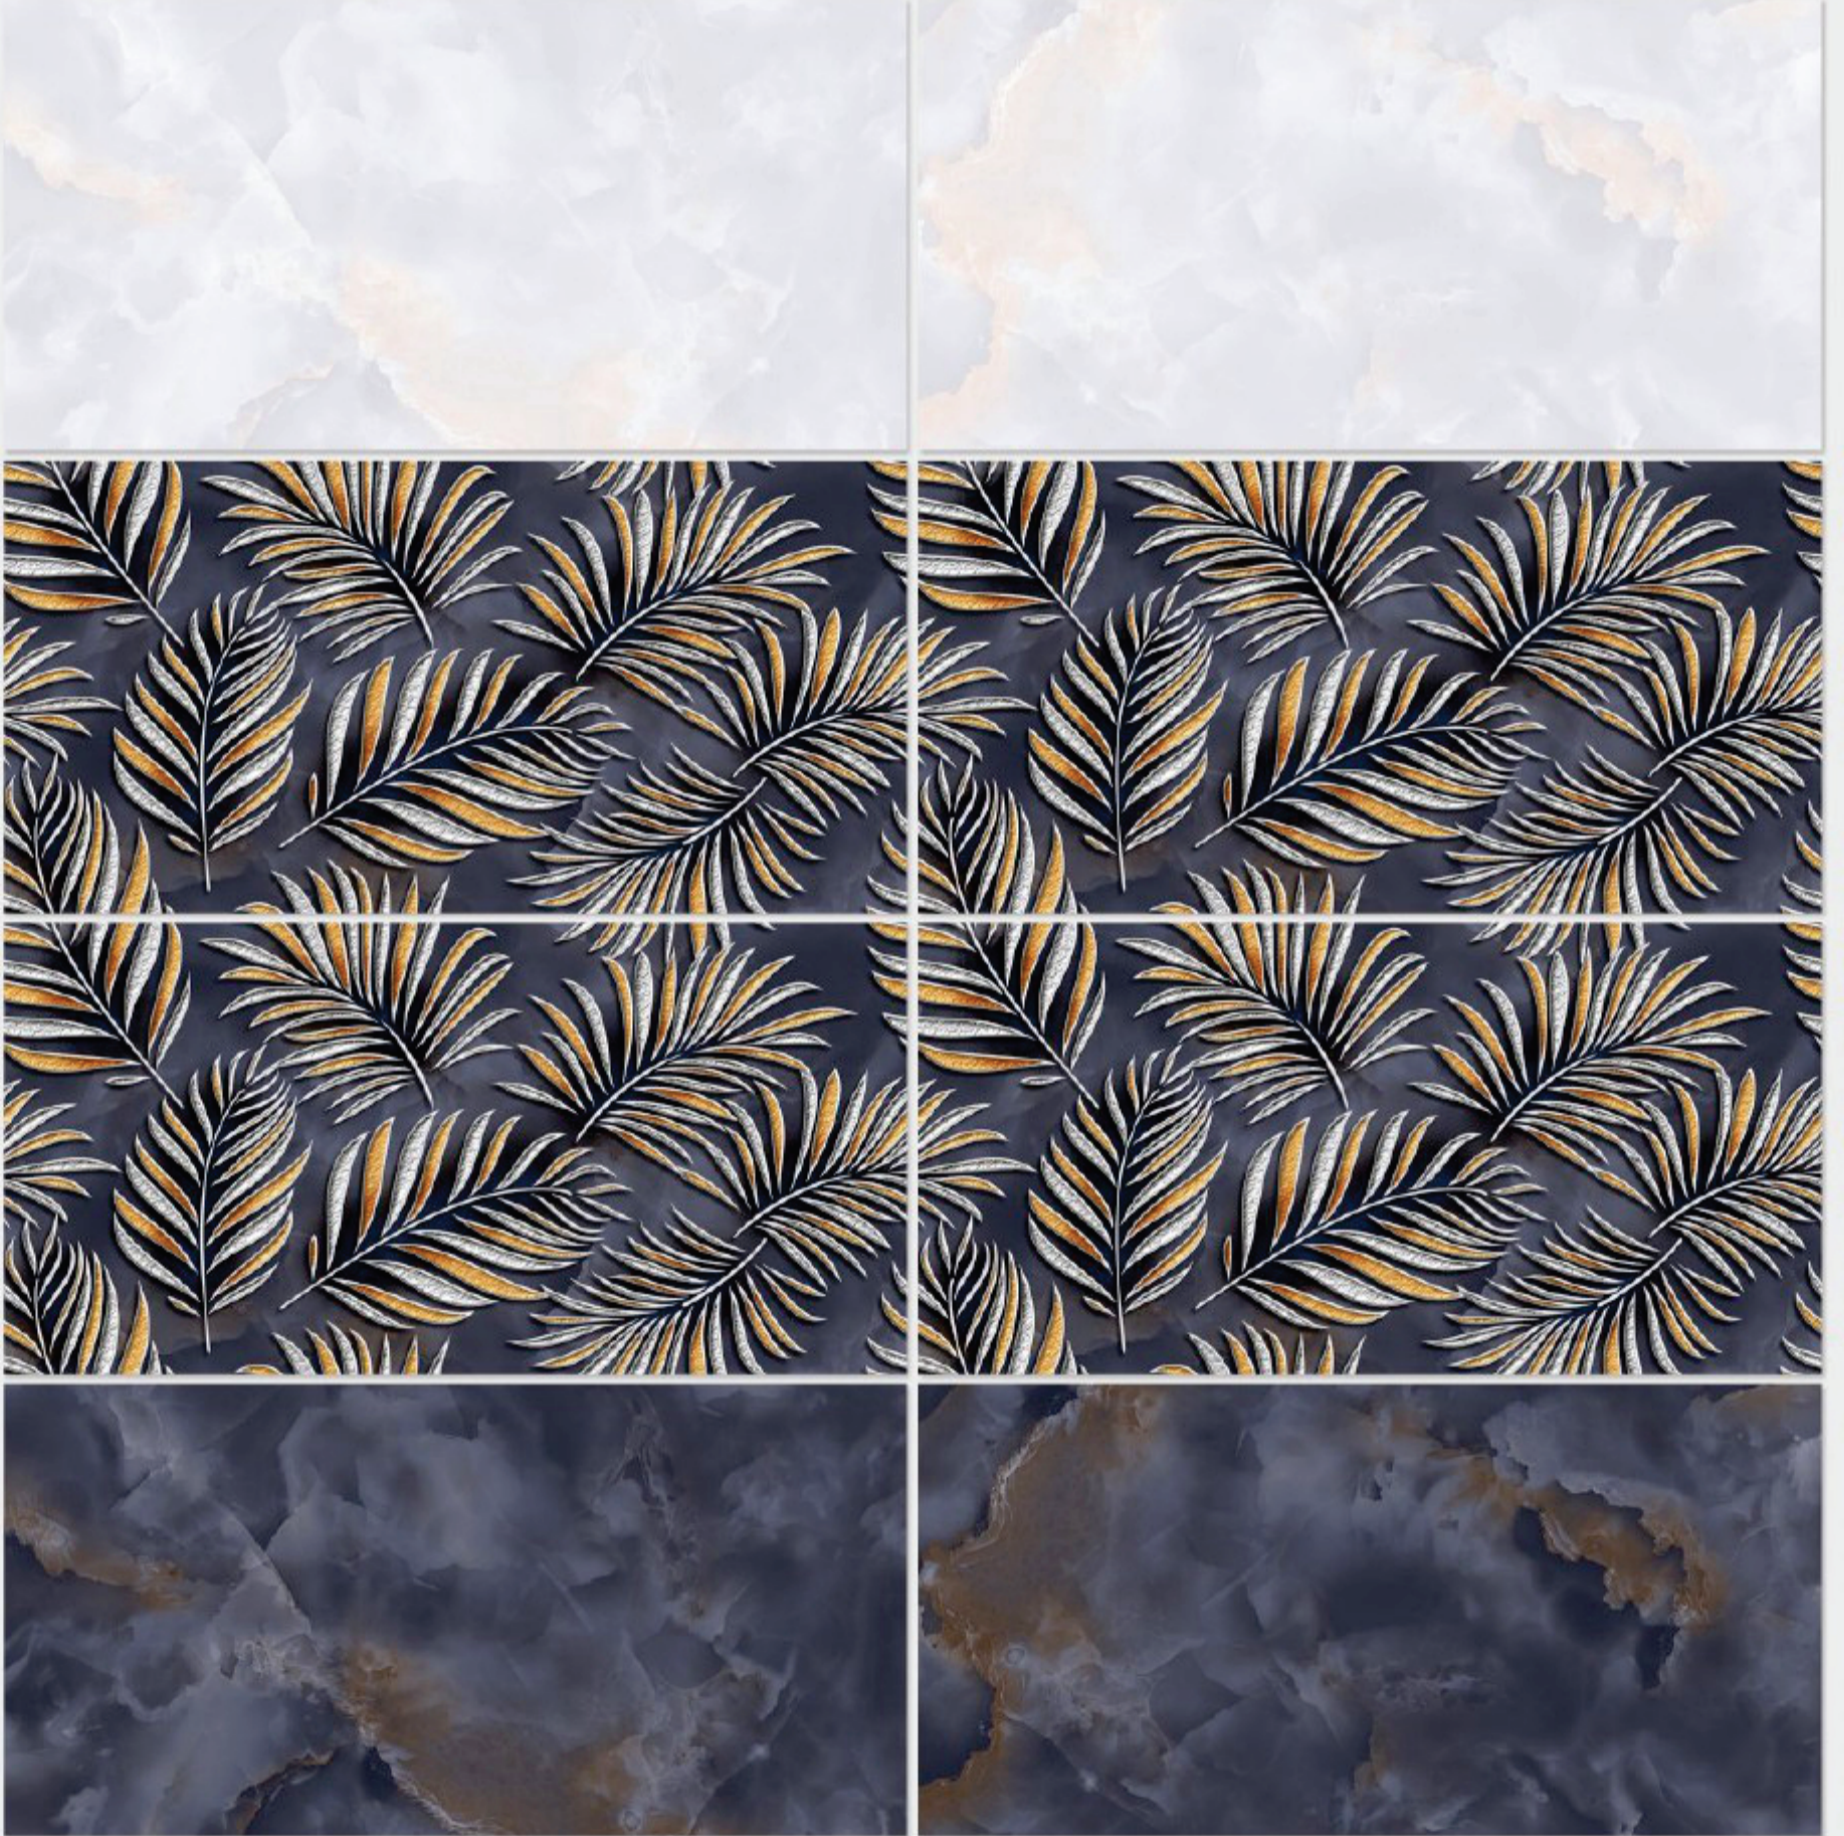

1155 D

Tile Shown
1155